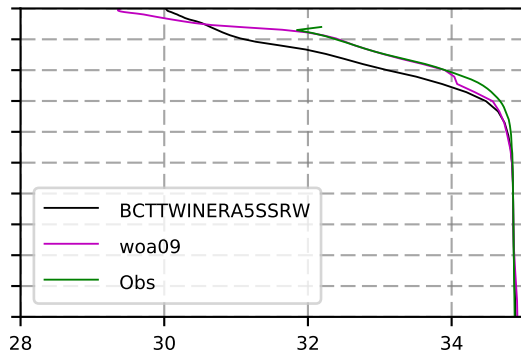

2006 mean temperature  
@ moor Arctic B box

2006 mean Salinity  
@ moor Arctic B box

@ moor EUR box

@ moor EUR box