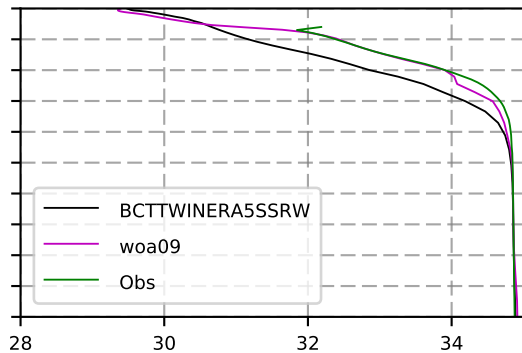

2007 mean temperature
@ moor Arctic B box

2007 mean Salinity
@ moor Arctic B box

@ moor EUR box

@ moor EUR box