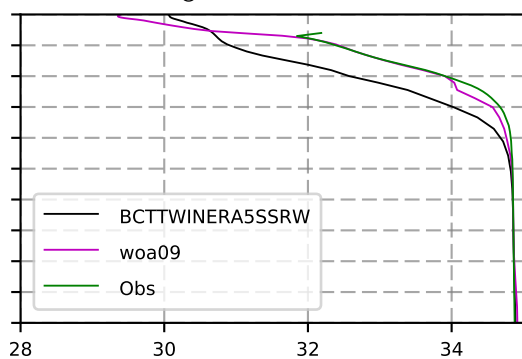

2008 mean temperature
@ moor Arctic B box

2008 mean Salinity
@ moor Arctic B box

@ moor EUR box

@ moor EUR box