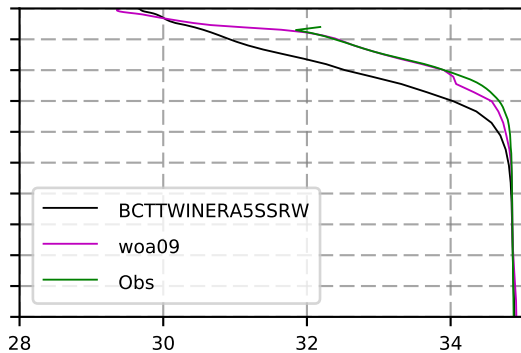

2009 mean temperature
@ moor Arctic B box

2009 mean Salinity
@ moor Arctic B box

@ moor EUR box

@ moor EUR box