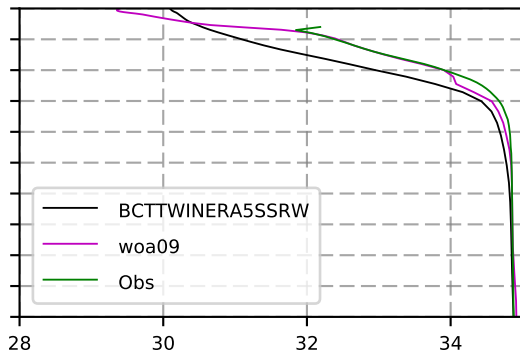

2012 mean temperature
@ moor Arctic B box

2012 mean Salinity
@ moor Arctic B box

@ moor EUR box

@ moor EUR box