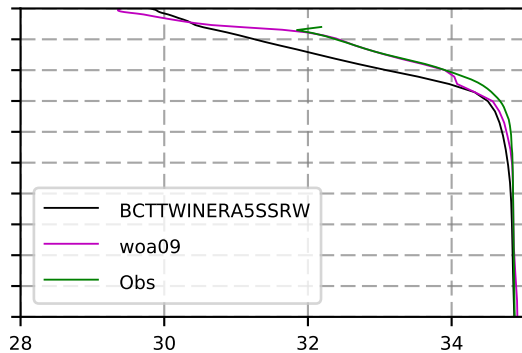

2013 mean temperature
@ moor Arctic B box

2013 mean Salinity
@ moor Arctic B box

@ moor EUR box

@ moor EUR box