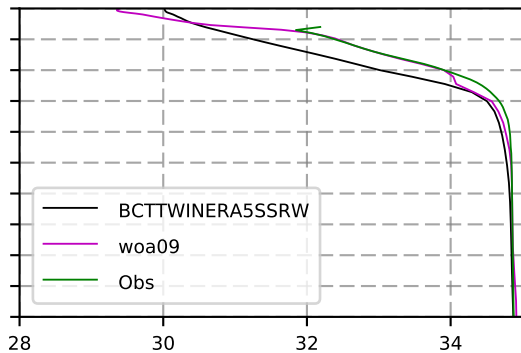

2014 mean temperature
@ moor Arctic B box

2014 mean Salinity
@ moor Arctic B box

@ moor EUR box

@ moor EUR box