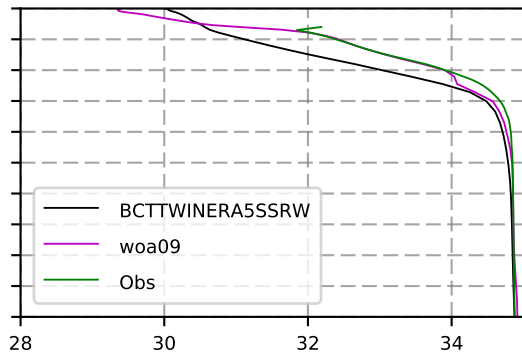

2015 mean temperature
@ moor Arctic B box

2015 mean Salinity
@ moor Arctic B box

@ moor EUR box

@ moor EUR box