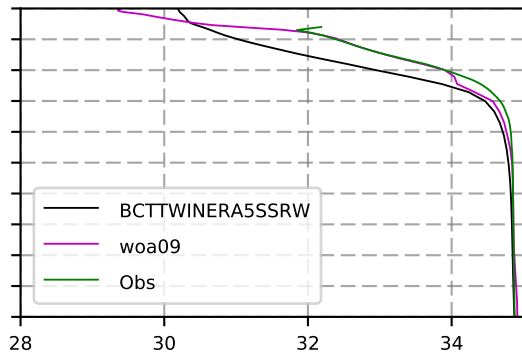

2016 mean temperature
@ moor Arctic B box

2016 mean Salinity
@ moor Arctic B box

@ moor EUR box

@ moor EUR box