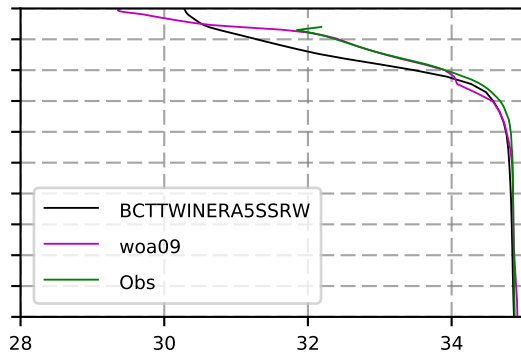

2017 mean temperature  
@ moor Arctic B box

2017 mean Salinity  
@ moor Arctic B box

@ moor EUR box

@ moor EUR box