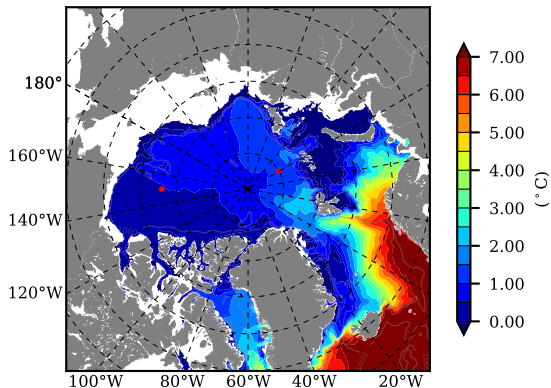

BCTTWINERA5SSTKE AW Max Temp over 1995

AW Max Temp from PHC 3.0

BCTTWINERA5SSTKE AW Max Temp depth

AW Max Temp depth from PHC 3.0