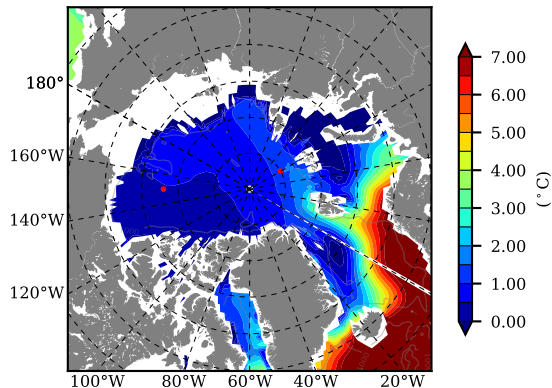

BCTTWINERA5SSTKE AW Max Temp over 1995

AW Max Temp from PHC 3.0

BCTTWINERA5SSTKE AW Max Temp depth

AW Max Temp depth from PHC 3.0