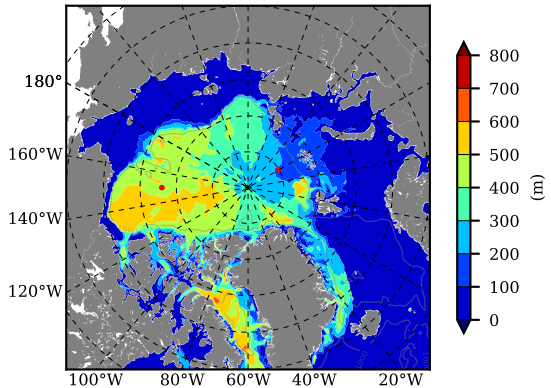

BCTTWINERA5SSTKE AW Max Temp over 1995

AW Max Temp from PHC 3.0

BCTTWINERA5SSTKE AW Max Temp depth

AW Max Temp depth from PHC 3.0