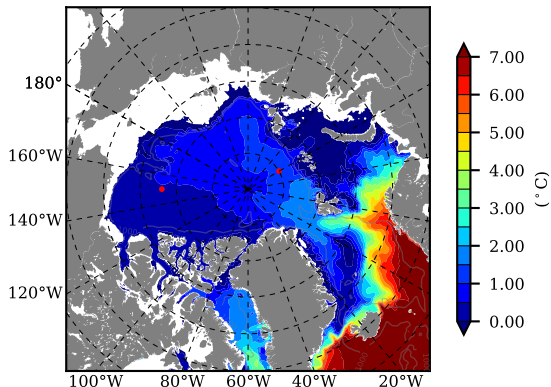

BCTTWINERA5SSTKE AW Max Temp over 1996

AW Max Temp from PHC 3.0

BCTTWINERA5SSTKE AW Max Temp depth

AW Max Temp depth from PHC 3.0