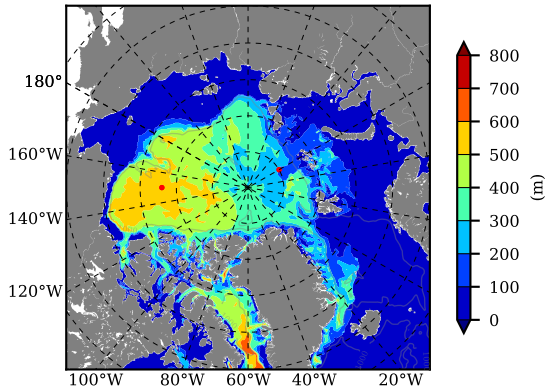

BCTTWINERA5SSTKE AW Max Temp over 1996

AW Max Temp from PHC 3.0

BCTTWINERA5SSTKE AW Max Temp depth

AW Max Temp depth from PHC 3.0