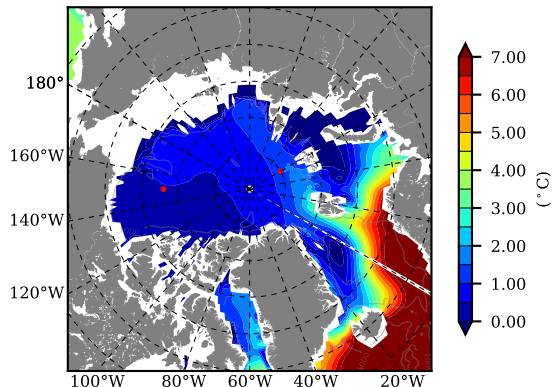

BCTTWINERA5SSTKE AW Max Temp over 1996

AW Max Temp from PHC 3.0

BCTTWINERA5SSTKE AW Max Temp depth

AW Max Temp depth from PHC 3.0