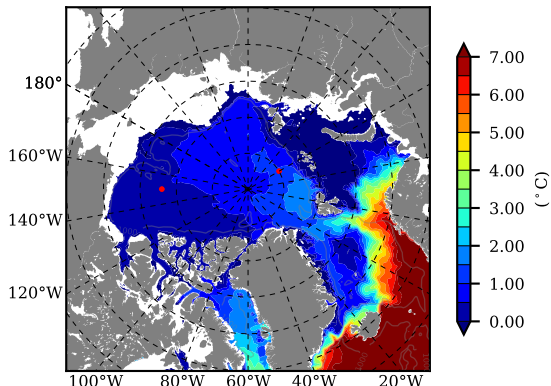

BCTTWINERA5SSTKE AW Max Temp over 1997

AW Max Temp from PHC 3.0

BCTTWINERA5SSTKE AW Max Temp depth

AW Max Temp depth from PHC 3.0