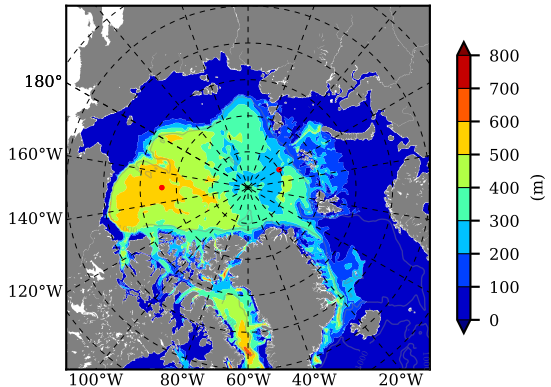

BCTTWINERA5SSTKE AW Max Temp over 1997

AW Max Temp from PHC 3.0

BCTTWINERA5SSTKE AW Max Temp depth

AW Max Temp depth from PHC 3.0