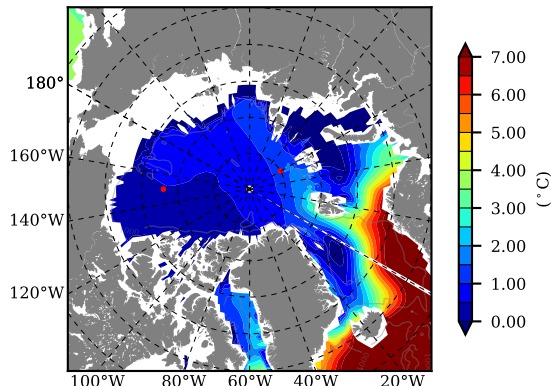

BCTTWINERA5SSTKE AW Max Temp over 1997

AW Max Temp from PHC 3.0

BCTTWINERA5SSTKE AW Max Temp depth

AW Max Temp depth from PHC 3.0