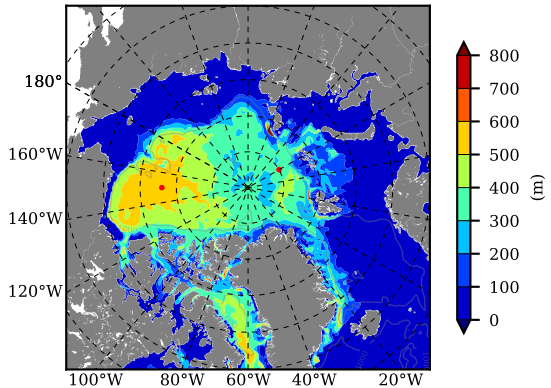

BCTTWINERA5SSTKE AW Max Temp over 1998

AW Max Temp from PHC 3.0

BCTTWINERA5SSTKE AW Max Temp depth

AW Max Temp depth from PHC 3.0