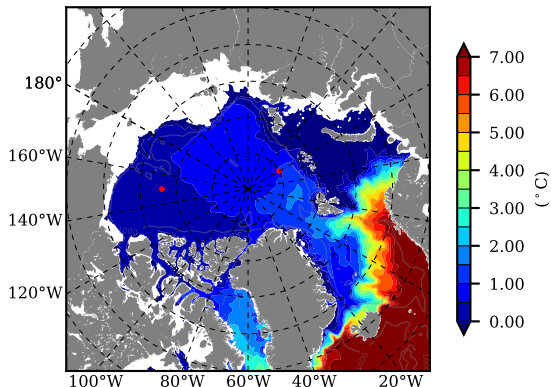

BCTTWINERA5SSTKE AW Max Temp over 1998

AW Max Temp from PHC 3.0

BCTTWINERA5SSTKE AW Max Temp depth

AW Max Temp depth from PHC 3.0