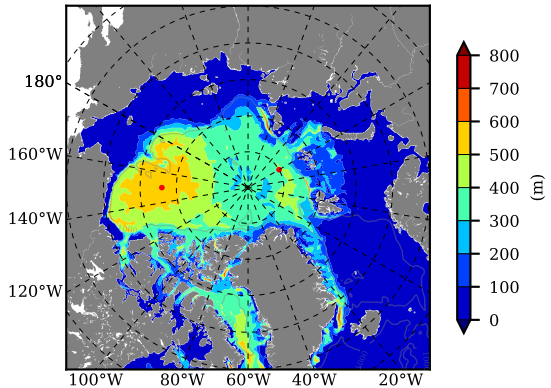

BCTTWINERA5SSTKE AW Max Temp over 1999

AW Max Temp from PHC 3.0

BCTTWINERA5SSTKE AW Max Temp depth

AW Max Temp depth from PHC 3.0