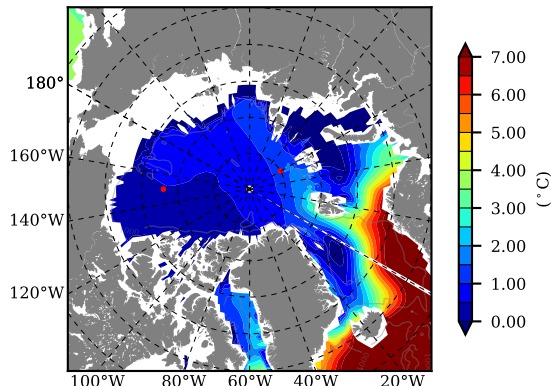

BCTTWINERA5SSTKE AW Max Temp over 1999

AW Max Temp from PHC 3.0

BCTTWINERA5SSTKE AW Max Temp depth

AW Max Temp depth from PHC 3.0