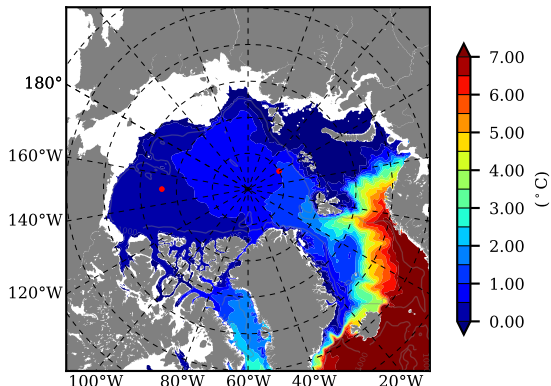

BCTTWINERA5SSTKE AW Max Temp over 1999

AW Max Temp from PHC 3.0

BCTTWINERA5SSTKE AW Max Temp depth

AW Max Temp depth from PHC 3.0