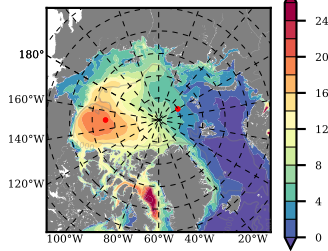

BCTTWINERA5SSTKE mean FWC (m) over 1995

Mean FWC (m) from BG Obs Sys. (Proshutinsky et al. GRL2018) over year 2003-2017

Mean FWC (m) from Init State

BCTTWINERA5SSTKE mean SSH anomaly

Mean DOT from Armitage et al. 2017 2003-2014