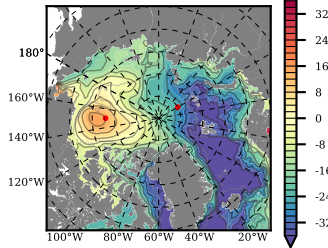

BCTTWINERA5SSTKE mean FWC (m) over 1995

Mean FWC (m) from BG Obs Sys. (Proshutinsky et al. GRL2018) over year 2003-2017

Mean FWC (m) from Init State

BCTTWINERA5SSTKE mean SSH anomaly

Mean DOT from Armitage et al. 2017 2003-2014