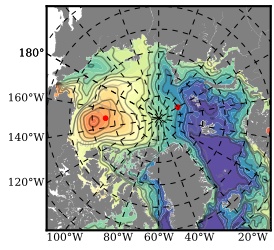

BCTTWINERA5SSTKE mean FWC (m) over 1996

Mean FWC (m) from BG Obs Sys. (Proshutinsky et al. GRL2018) over year 2003-2017

Mean FWC (m) from Init State

BCTTWINERA5SSTKE mean SSH anomaly

Mean DOT from Armitage et al. 2017 2003-2014