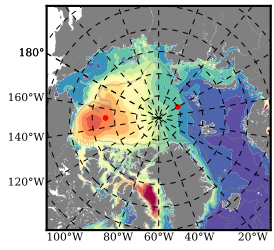

BCTTWINERA5SSTKE mean FWC (m) over 1996

Mean FWC (m) from BG Obs Sys. (Proshutinsky et al. GRL2018) over year 2003-2017

Mean FWC (m) from Init State

BCTTWINERA5SSTKE mean SSH anomaly

Mean DOT from Armitage et al. 2017 2003-2014