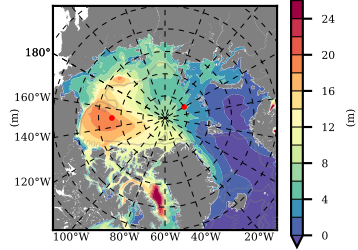

BCTTWINERA5SSTKE mean FWC (m) over 1996

Mean FWC (m) from BG Obs Sys. (Proshutinsky et al. GRL2018) over year 2003-2017

Mean FWC (m) from Init State

BCTTWINERA5SSTKE mean SSH anomaly

Mean DOT from Armitage et al. 2017 2003-2014