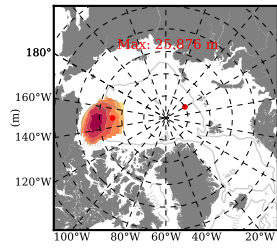

BCTTWINERA5SSTKE mean FWC (m) over 1996

Mean FWC (m) from BG Obs Sys. (Proshutinsky et al. GRL2018) over year 2003-2017

Mean FWC (m) from Init State

BCTTWINERA5SSTKE mean SSH anomaly

Mean DOT from Armitage et al. 2017 2003-2014