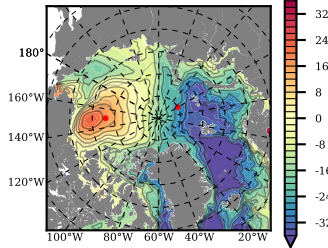

BCTTWINERA5SSTKE mean FWC (m) over 1997

Mean FWC (m) from BG Obs Sys. (Proshutinsky et al. GRL2018) over year 2003-2017

Mean FWC (m) from Init State

BCTTWINERA5SSTKE mean SSH anomaly

Mean DOT from Armitage et al. 2017 2003-2014