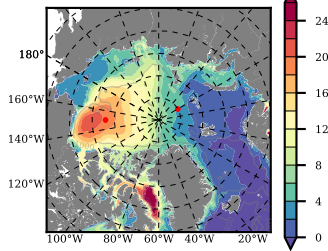

BCTTWINERA5SSTKE mean FWC (m) over 1997

Mean FWC (m) from BG Obs Sys. (Proshutinsky et al. GRL2018) over year 2003-2017

Mean FWC (m) from Init State

BCTTWINERA5SSTKE mean SSH anomaly

Mean DOT from Armitage et al. 2017 2003-2014