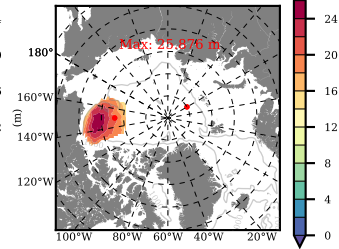

BCTTWINERA5SSTKE mean FWC (m) over 1998

Mean FWC (m) from BG Obs Sys. (Proshutinsky et al. GRL2018) over year 2003-2017

Mean FWC (m) from Init State

BCTTWINERA5SSTKE mean SSH anomaly

Mean DOT from Armitage et al. 2017 2003-2014