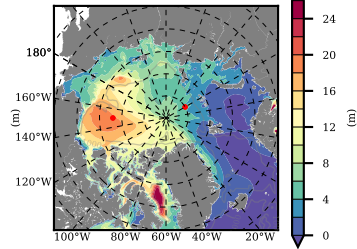

BCTTWINERA5SSTKE mean FWC (m) over 1998

Mean FWC (m) from BG Obs Sys. (Proshutinsky et al. GRL2018) over year 2003-2017

Mean FWC (m) from Init State

BCTTWINERA5SSTKE mean SSH anomaly

Mean DOT from Armitage et al. 2017 2003-2014