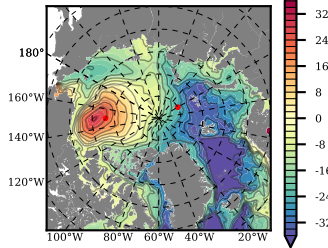

BCTTWINERA5SSTKE mean FWC (m) over 1998

Mean FWC (m) from BG Obs Sys. (Proshutinsky et al. GRL2018) over year 2003-2017

Mean FWC (m) from Init State

BCTTWINERA5SSTKE mean SSH anomaly

Mean DOT from Armitage et al. 2017 2003-2014