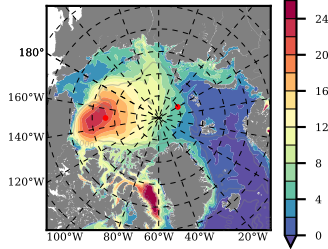

BCTTWINERA5SSTKE mean FWC (m) over 1998

Mean FWC (m) from BG Obs Sys. (Proshutinsky et al. GRL2018) over year 2003-2017

Mean FWC (m) from Init State

BCTTWINERA5SSTKE mean SSH anomaly

Mean DOT from Armitage et al. 2017 2003-2014