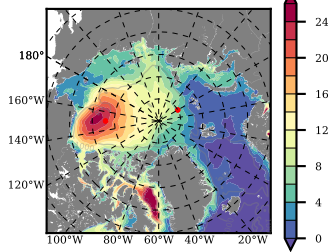

BCTTWINERA5SSTKE mean FWC (m) over 1999

Mean FWC (m) from BG Obs Sys. (Proshutinsky et al. GRL2018) over year 2003-2017

Mean FWC (m) from Init State

BCTTWINERA5SSTKE mean SSH anomaly

Mean DOT from Armitage et al. 2017 2003-2014