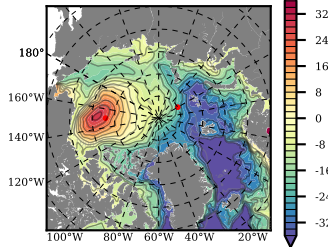

BCTTWINERA5SSTKE mean FWC (m) over 1999

Mean FWC (m) from BG Obs Sys. (Proshutinsky et al. GRL2018) over year 2003-2017

Mean FWC (m) from Init State

BCTTWINERA5SSTKE mean SSH anomaly

Mean DOT from Armitage et al. 2017 2003-2014