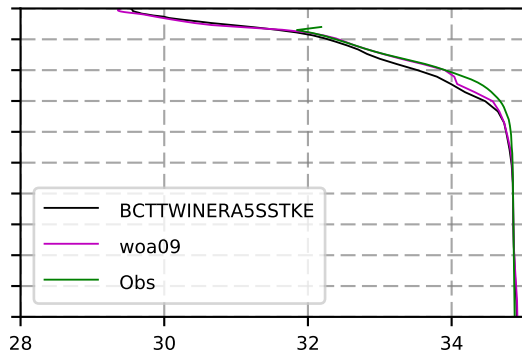

1997 mean temperature
@ moor Arctic B box

1997 mean Salinity
@ moor Arctic B box

@ moor EUR box

@ moor EUR box