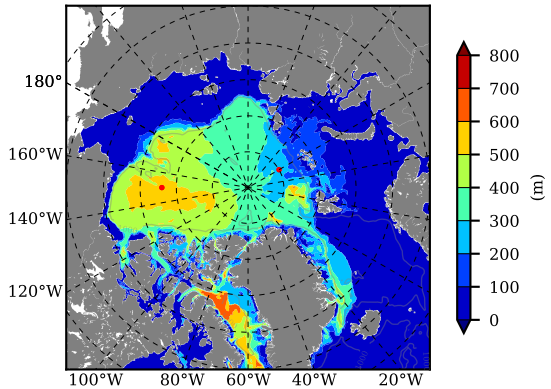

ILBOXE50 AW Max Temp over  
1995

AW Max Temp from  
PHC 3.0

ILBOXE50 AW Max Temp depth

AW Max Temp depth from  
PHC 3.0