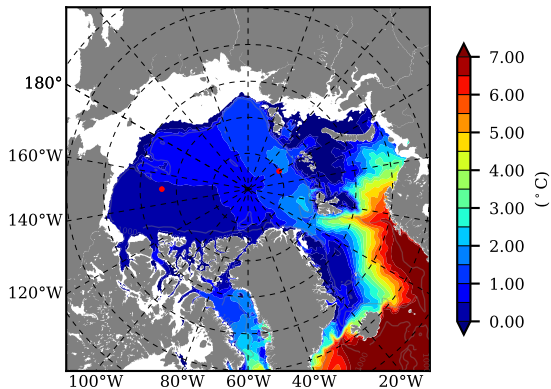

ILBOXE50 AW Max Temp over  
1995

AW Max Temp from  
PHC 3.0

ILBOXE50 AW Max Temp depth

AW Max Temp depth from  
PHC 3.0