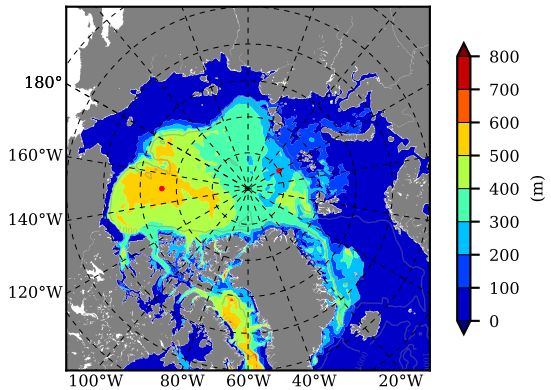

ILBOXE50 AW Max Temp over
1996

AW Max Temp from
PHC 3.0

ILBOXE50 AW Max Temp depth

AW Max Temp depth from
PHC 3.0