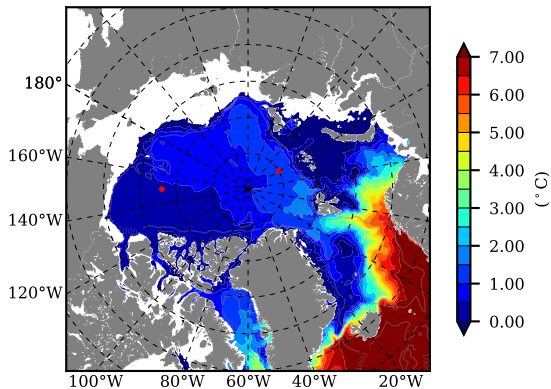

ILBOXE50 AW Max Temp over
1996

AW Max Temp from
PHC 3.0

ILBOXE50 AW Max Temp depth

AW Max Temp depth from
PHC 3.0