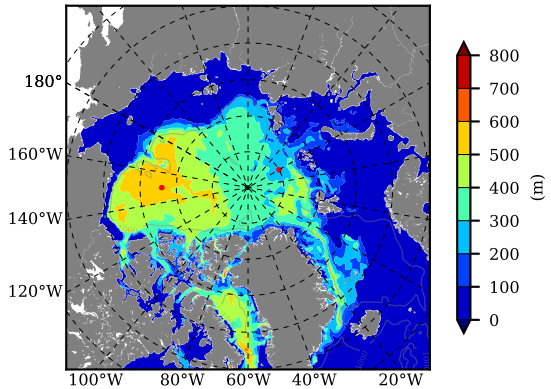

ILBOXE50 AW Max Temp over
1997

AW Max Temp from
PHC 3.0

ILBOXE50 AW Max Temp depth

AW Max Temp depth from
PHC 3.0