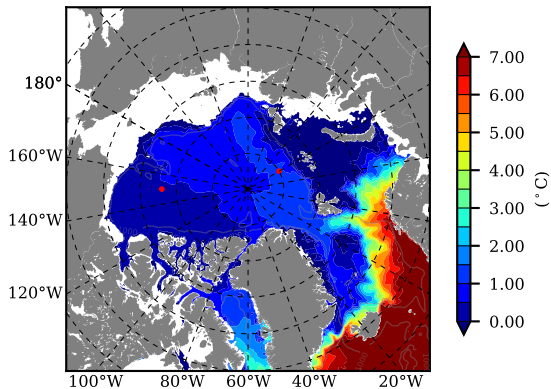

ILBOXE50 AW Max Temp over
1997

AW Max Temp from
PHC 3.0

ILBOXE50 AW Max Temp depth

AW Max Temp depth from
PHC 3.0