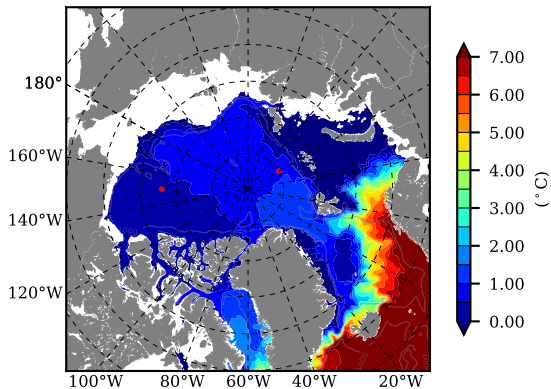

ILBOXE50 AW Max Temp over
1998

AW Max Temp from
PHC 3.0

ILBOXE50 AW Max Temp depth

AW Max Temp depth from
PHC 3.0