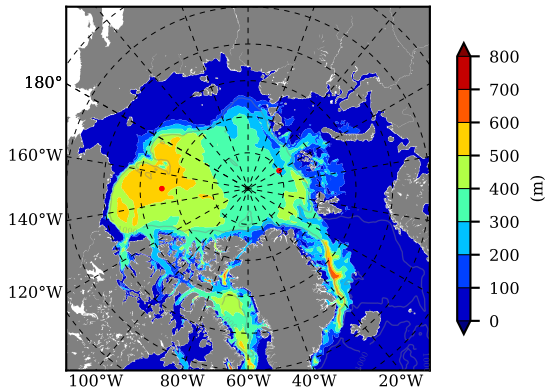

ILBOXE50 AW Max Temp over
1998

AW Max Temp from
PHC 3.0

ILBOXE50 AW Max Temp depth

AW Max Temp depth from
PHC 3.0