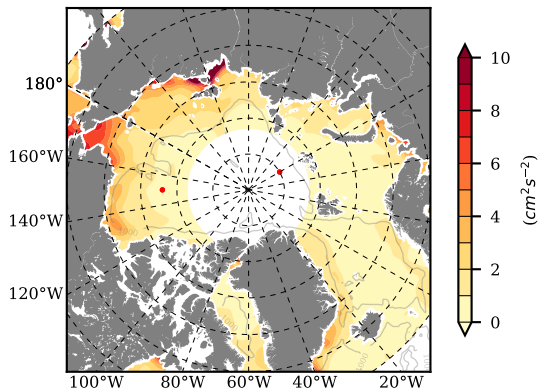

ILBOXE50 mean EKE @ 0 m over
1997

Mean EKE from Armitage et al. 2017
2003-2014

mean EKE @ 97 m

mean PSI over
1997