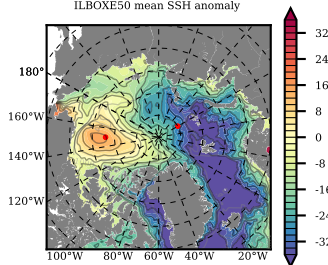

ILBOXE50 mean FWC (m) over 1995

Mean FWC (m) from BG Obs Sys. (Proshutinsky et al. GRL2018) over year 2003-2017

Mean FWC (m) from Init State

ILBOXE50 mean SSH anomaly

Mean DOT from Armitage et al. 2017 2003-2014