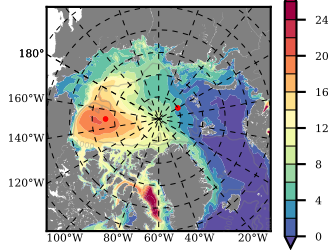

ILBOXE50 mean FWC (m) over 1995

Mean FWC (m) from BG Obs Sys. (Proshutinsky et al. GRL2018) over year 2003-2017

Mean FWC (m) from Init State

ILBOXE50 mean SSH anomaly

Mean DOT from Armitage et al. 2017 2003-2014