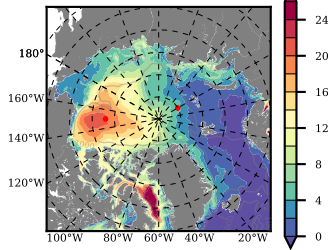

ILBOXE50 mean FWC (m) over 1996

Mean FWC (m) from BG Obs Sys. (Proshutinsky et al. GRL2018) over year 2003-2017

Mean FWC (m) from Init State

ILBOXE50 mean SSH anomaly

Mean DOT from Armitage et al. 2017 2003-2014