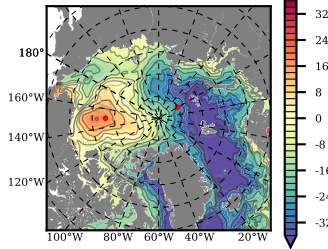

ILBOXE50 mean FWC (m) over 1996

Mean FWC (m) from BG Obs Sys. (Proshutinsky et al. GRL2018) over year 2003-2017

Mean FWC (m) from Init State

ILBOXE50 mean SSH anomaly

Mean DOT from Armitage et al. 2017 2003-2014