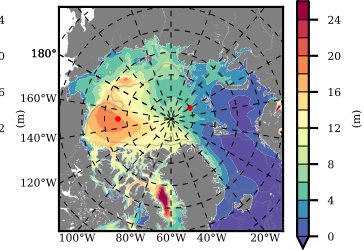

ILBOXE50 mean FWC (m) over 1997

Mean FWC (m) from BG Obs Sys. (Proshutinsky et al. GRL2018) over year 2003-2017

Mean FWC (m) from Init State

ILBOXE50 mean SSH anomaly

Mean DOT from Armitage et al. 2017 2003-2014