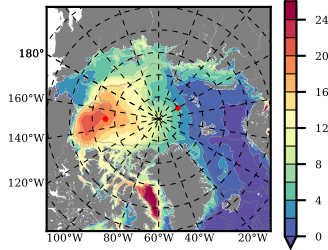

ILBOXE50 mean FWC (m) over 1997

Mean FWC (m) from BG Obs Sys. (Proshutinsky et al. GRL2018) over year 2003-2017

Mean FWC (m) from Init State

ILBOXE50 mean SSH anomaly

Mean DOT from Armitage et al. 2017 2003-2014