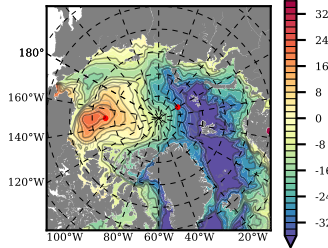

ILBOXE50 mean FWC (m) over 1997

Mean FWC (m) from BG Obs Sys. (Proshutinsky et al. GRL2018) over year 2003-2017

Mean FWC (m) from Init State

ILBOXE50 mean SSH anomaly

Mean DOT from Armitage et al. 2017 2003-2014