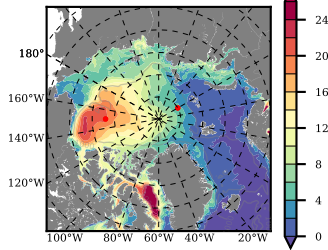

ILBOXE50 mean FWC (m) over 1998

Mean FWC (m) from BG Obs Sys. (Proshutinsky et al. GRL2018) over year 2003-2017

Mean FWC (m) from Init State

ILBOXE50 mean SSH anomaly

Mean DOT from Armitage et al. 2017 2003-2014