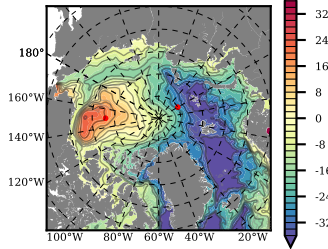

ILBOXE50 mean FWC (m) over 1998

Mean FWC (m) from BG Obs Sys. (Proshutinsky et al. GRL2018) over year 2003-2017

Mean FWC (m) from Init State

ILBOXE50 mean SSH anomaly

Mean DOT from Armitage et al. 2017 2003-2014