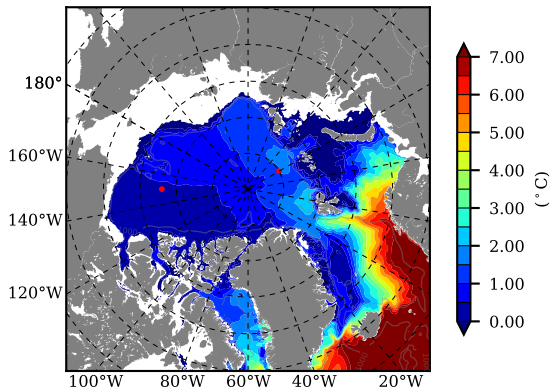

ILBOXE51 AW Max Temp over
1995

AW Max Temp from
PHC 3.0

ILBOXE51 AW Max Temp depth

AW Max Temp depth from
PHC 3.0