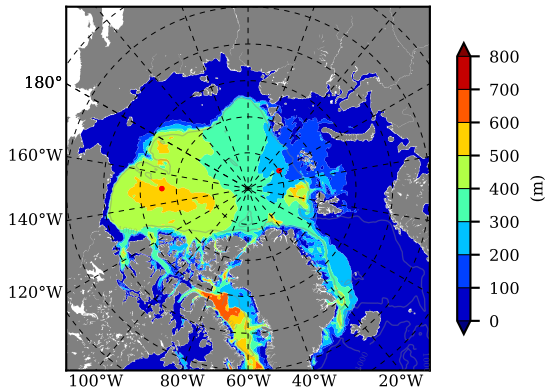

ILBOXE51 AW Max Temp over
1995

AW Max Temp from
PHC 3.0

ILBOXE51 AW Max Temp depth

AW Max Temp depth from
PHC 3.0