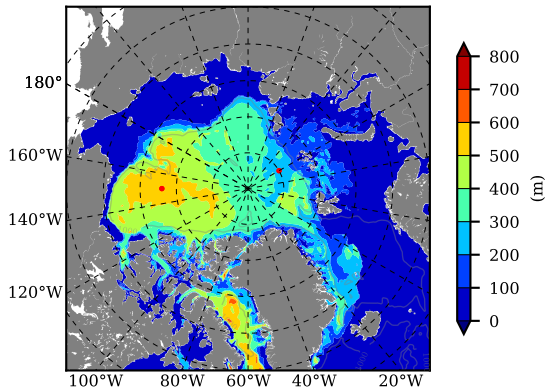

ILBOXE51 AW Max Temp over  
1996

AW Max Temp from  
PHC 3.0

ILBOXE51 AW Max Temp depth

AW Max Temp depth from  
PHC 3.0