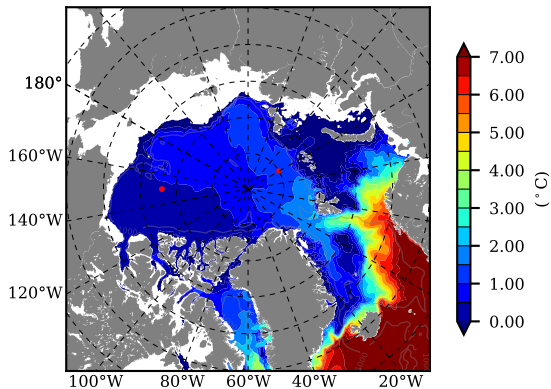

ILBOXE51 AW Max Temp over  
1996

AW Max Temp from  
PHC 3.0

ILBOXE51 AW Max Temp depth

AW Max Temp depth from  
PHC 3.0