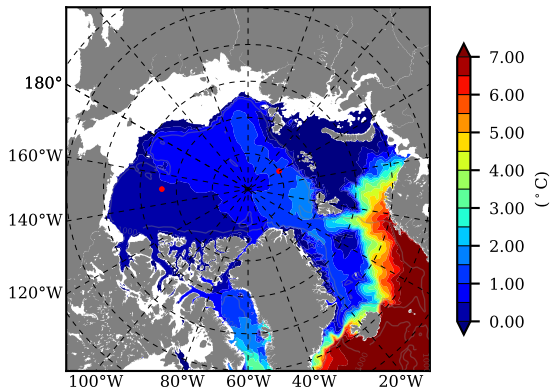

ILBOXE51 AW Max Temp over
1997

AW Max Temp from
PHC 3.0

ILBOXE51 AW Max Temp depth

AW Max Temp depth from
PHC 3.0