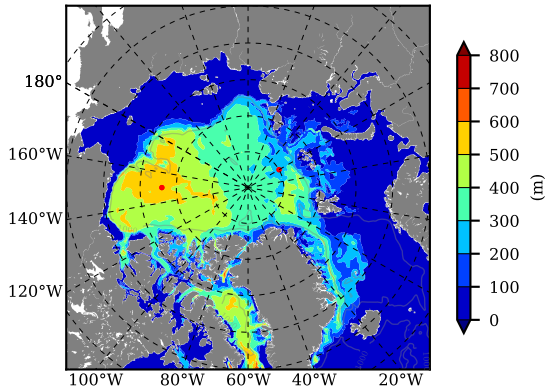

ILBOXE51 AW Max Temp over
1997

AW Max Temp from
PHC 3.0

ILBOXE51 AW Max Temp depth

AW Max Temp depth from
PHC 3.0