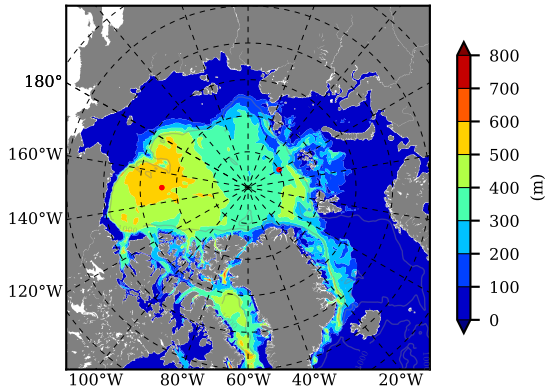

ILBOXE51 AW Max Temp over
1998

AW Max Temp from
PHC 3.0

ILBOXE51 AW Max Temp depth

AW Max Temp depth from
PHC 3.0