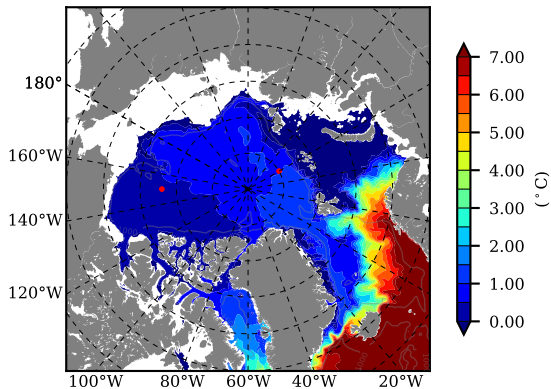

ILBOXE51 AW Max Temp over
1998

AW Max Temp from
PHC 3.0

ILBOXE51 AW Max Temp depth

AW Max Temp depth from
PHC 3.0