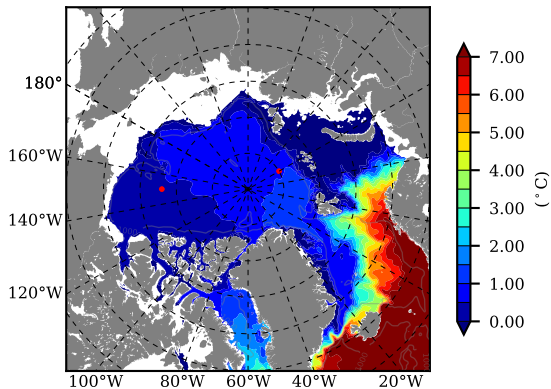

ILBOXE51 AW Max Temp over
1999

AW Max Temp from
PHC 3.0

ILBOXE51 AW Max Temp depth

AW Max Temp depth from
PHC 3.0