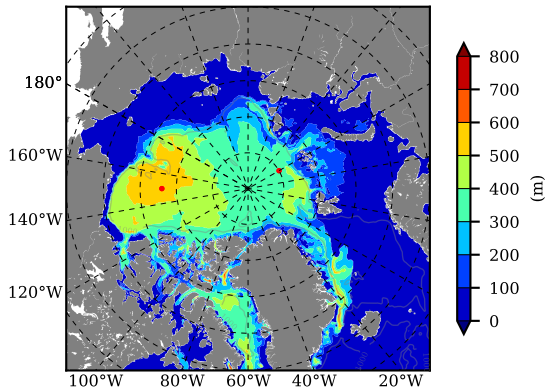

ILBOXE51 AW Max Temp over
1999

AW Max Temp from
PHC 3.0

ILBOXE51 AW Max Temp depth

AW Max Temp depth from
PHC 3.0