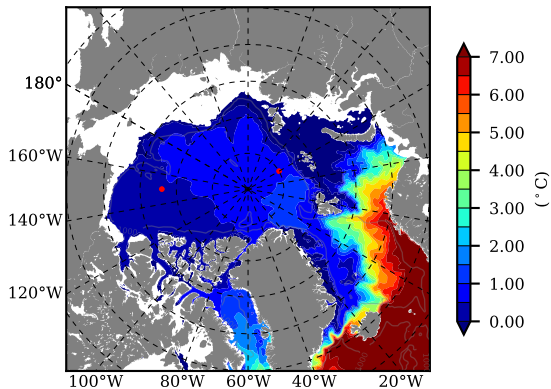

ILBOXE51 AW Max Temp over
2000

AW Max Temp from
PHC 3.0

ILBOXE51 AW Max Temp depth

AW Max Temp depth from
PHC 3.0