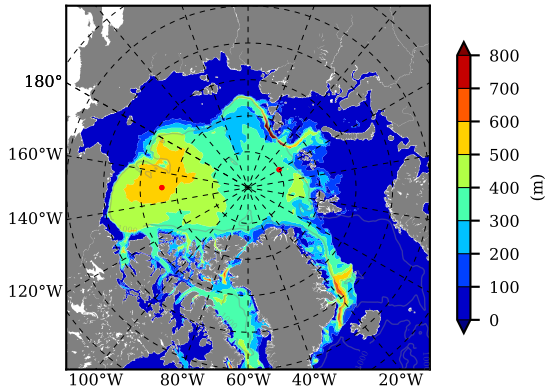

ILBOXE51 AW Max Temp over
2000

AW Max Temp from
PHC 3.0

ILBOXE51 AW Max Temp depth

AW Max Temp depth from
PHC 3.0