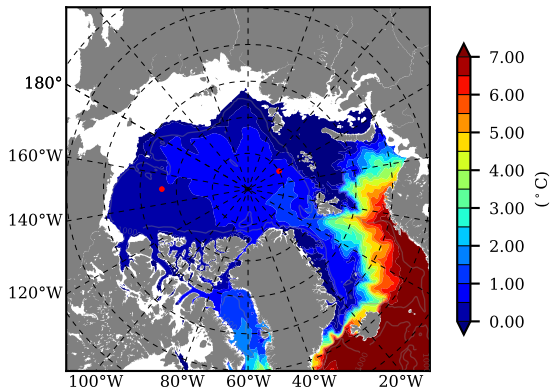

ILBOXE51 AW Max Temp over
2001

AW Max Temp from
PHC 3.0

ILBOXE51 AW Max Temp depth

AW Max Temp depth from
PHC 3.0