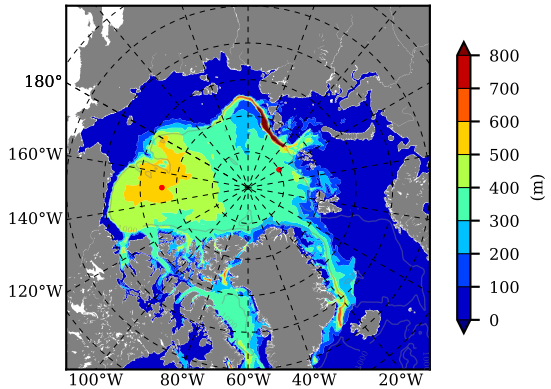

ILBOXE51 AW Max Temp over
2001

AW Max Temp from
PHC 3.0

ILBOXE51 AW Max Temp depth

AW Max Temp depth from
PHC 3.0