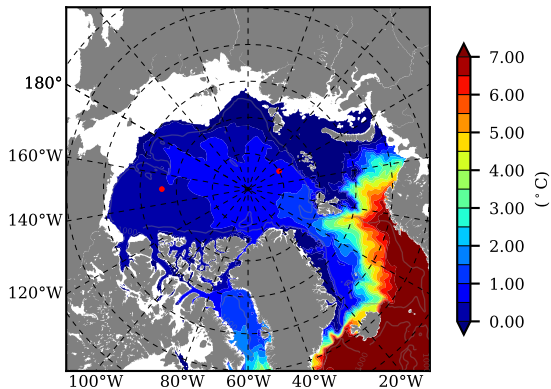

ILBOXE51 AW Max Temp over
2002

AW Max Temp from
PHC 3.0

ILBOXE51 AW Max Temp depth

AW Max Temp depth from
PHC 3.0