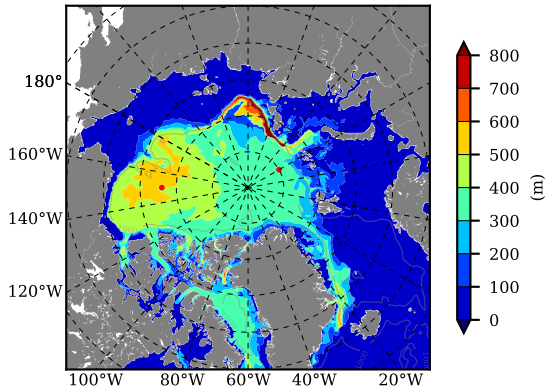

ILBOXE51 AW Max Temp over
2002

AW Max Temp from
PHC 3.0

ILBOXE51 AW Max Temp depth

AW Max Temp depth from
PHC 3.0