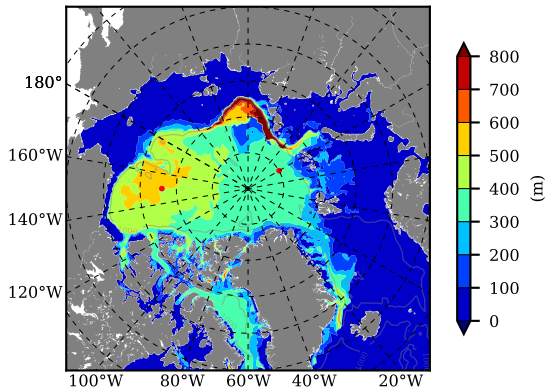

ILBOXE51 AW Max Temp over  
2003

AW Max Temp from  
PHC 3.0

ILBOXE51 AW Max Temp depth

AW Max Temp depth from  
PHC 3.0