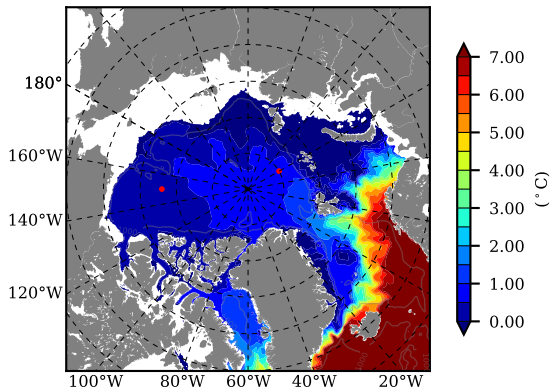

ILBOXE51 AW Max Temp over  
2003

AW Max Temp from  
PHC 3.0

ILBOXE51 AW Max Temp depth

AW Max Temp depth from  
PHC 3.0