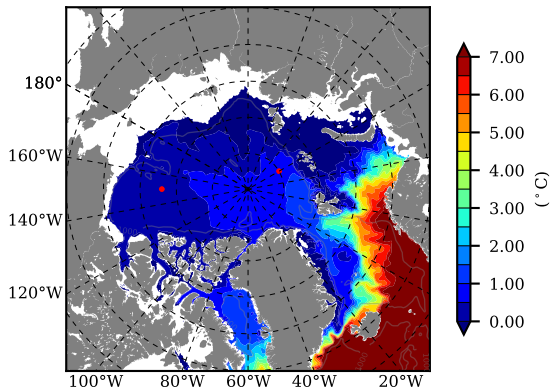

ILBOXE51 AW Max Temp over
2004

AW Max Temp from
PHC 3.0

ILBOXE51 AW Max Temp depth

AW Max Temp depth from
PHC 3.0