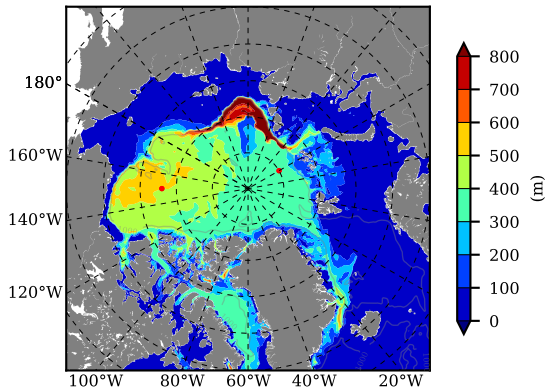

ILBOXE51 AW Max Temp over
2004

AW Max Temp from
PHC 3.0

ILBOXE51 AW Max Temp depth

AW Max Temp depth from
PHC 3.0