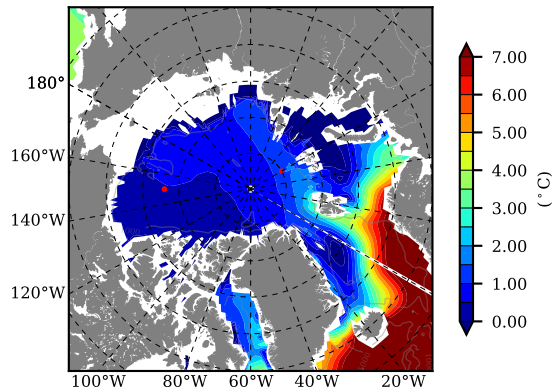

ILBOXE51 AW Max Temp over
2004

AW Max Temp from
PHC 3.0

ILBOXE51 AW Max Temp depth

AW Max Temp depth from
PHC 3.0