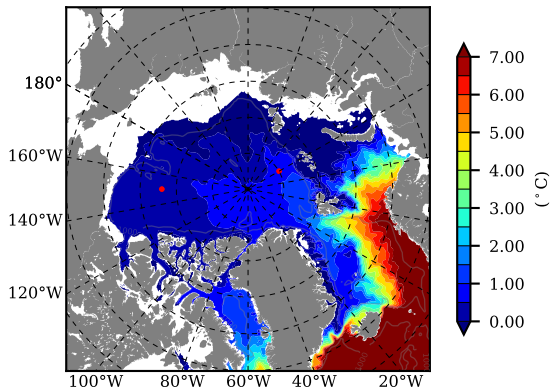

ILBOXE51 AW Max Temp over
2005

AW Max Temp from
PHC 3.0

ILBOXE51 AW Max Temp depth

AW Max Temp depth from
PHC 3.0