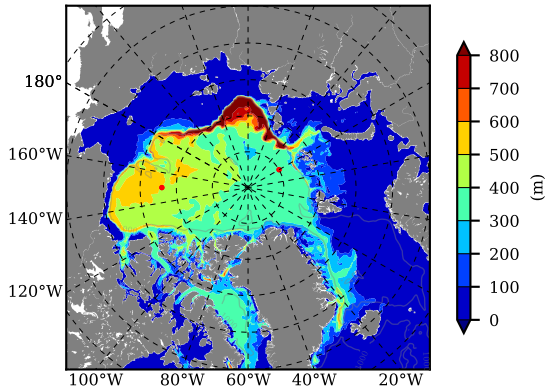

ILBOXE51 AW Max Temp over
2005

AW Max Temp from
PHC 3.0

ILBOXE51 AW Max Temp depth

AW Max Temp depth from
PHC 3.0