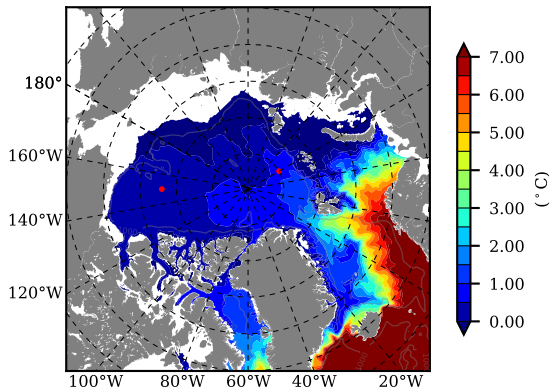

ILBOXE51 AW Max Temp over
2006

AW Max Temp from
PHC 3.0

ILBOXE51 AW Max Temp depth

AW Max Temp depth from
PHC 3.0