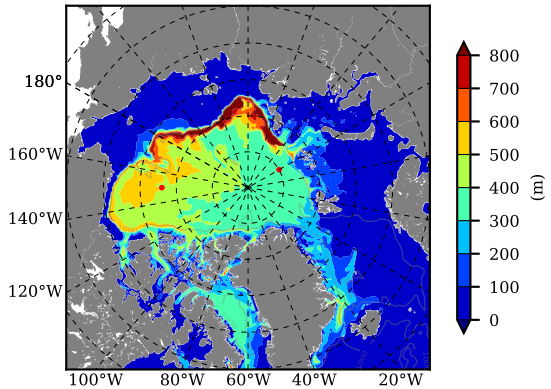

ILBOXE51 AW Max Temp over
2006

AW Max Temp from
PHC 3.0

ILBOXE51 AW Max Temp depth

AW Max Temp depth from
PHC 3.0