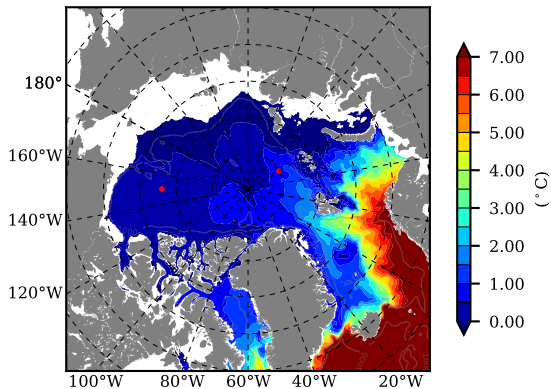

ILBOXE51 AW Max Temp over
2007

AW Max Temp from
PHC 3.0

ILBOXE51 AW Max Temp depth

AW Max Temp depth from
PHC 3.0