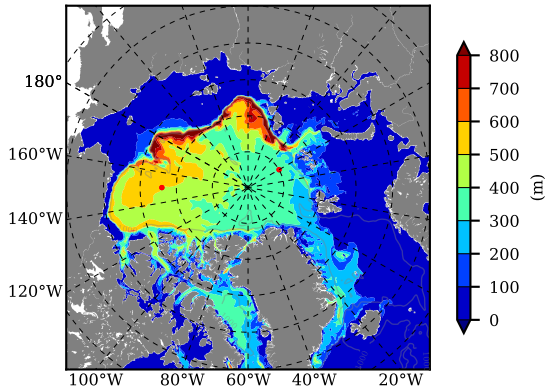

ILBOXE51 AW Max Temp over
2007

AW Max Temp from
PHC 3.0

ILBOXE51 AW Max Temp depth

AW Max Temp depth from
PHC 3.0