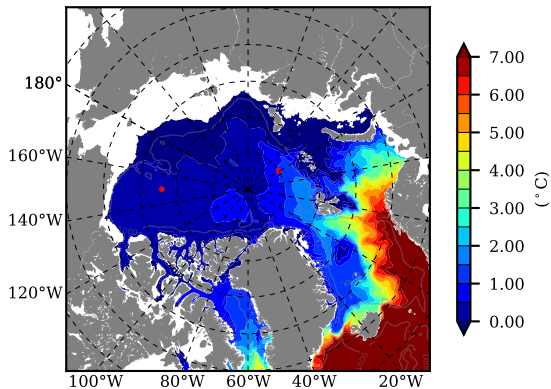

ILBOXE51 AW Max Temp over
2008

AW Max Temp from
PHC 3.0

ILBOXE51 AW Max Temp depth

AW Max Temp depth from
PHC 3.0