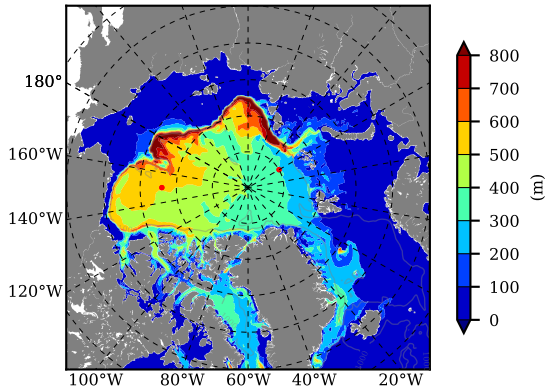

ILBOXE51 AW Max Temp over
2008

AW Max Temp from
PHC 3.0

ILBOXE51 AW Max Temp depth

AW Max Temp depth from
PHC 3.0