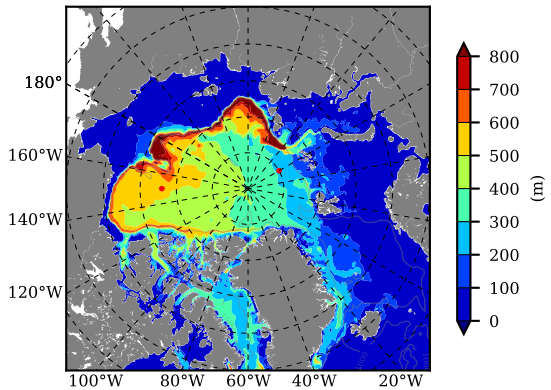

ILBOXE51 AW Max Temp over
2009

AW Max Temp from
PHC 3.0

ILBOXE51 AW Max Temp depth

AW Max Temp depth from
PHC 3.0