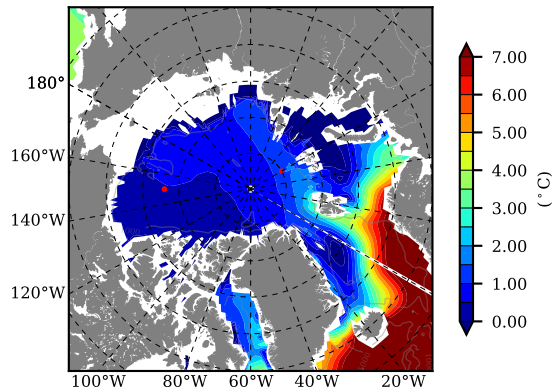

ILBOXE51 AW Max Temp over
2009

AW Max Temp from
PHC 3.0

ILBOXE51 AW Max Temp depth

AW Max Temp depth from
PHC 3.0