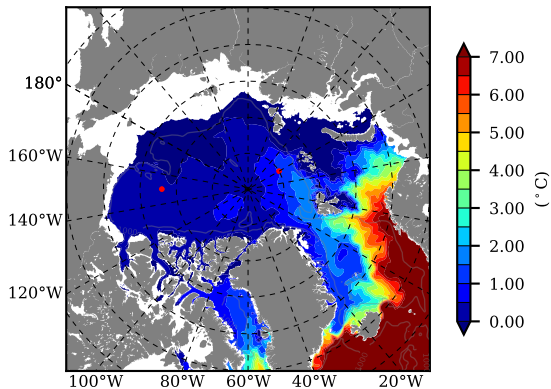

ILBOXE51 AW Max Temp over
2009

AW Max Temp from
PHC 3.0

ILBOXE51 AW Max Temp depth

AW Max Temp depth from
PHC 3.0