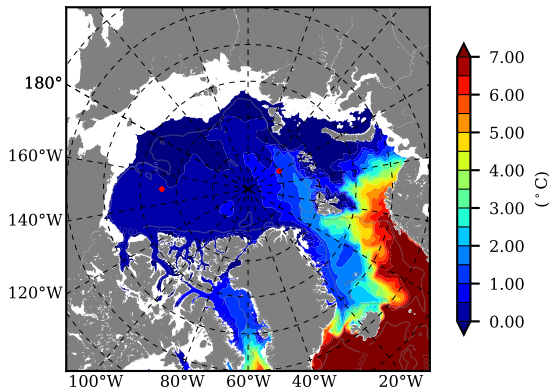

ILBOXE51 AW Max Temp over
2010

AW Max Temp from
PHC 3.0

ILBOXE51 AW Max Temp depth

AW Max Temp depth from
PHC 3.0