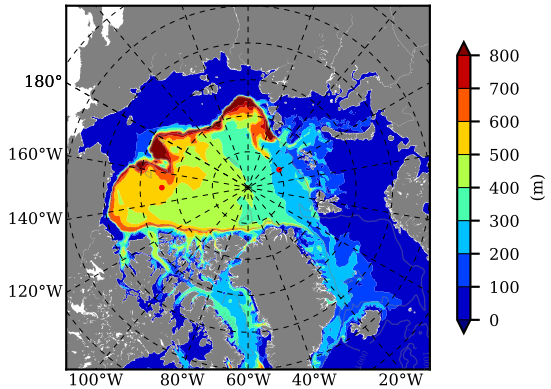

ILBOXE51 AW Max Temp over
2010

AW Max Temp from
PHC 3.0

ILBOXE51 AW Max Temp depth

AW Max Temp depth from
PHC 3.0