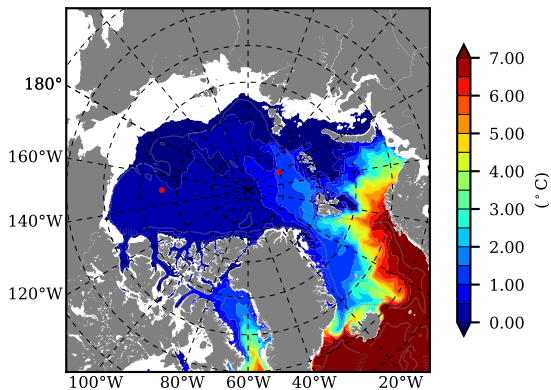

ILBOXE51 AW Max Temp over
2011

AW Max Temp from
PHC 3.0

ILBOXE51 AW Max Temp depth

AW Max Temp depth from
PHC 3.0