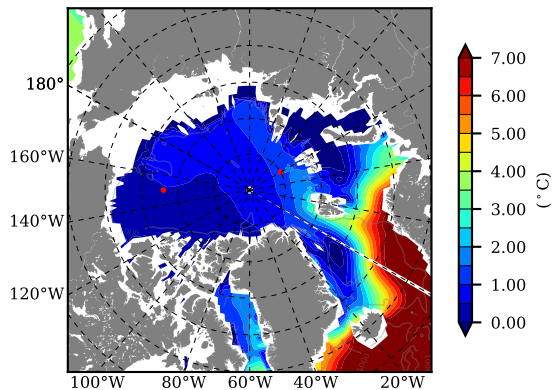

ILBOXE51 AW Max Temp over
2011

AW Max Temp from
PHC 3.0

ILBOXE51 AW Max Temp depth

AW Max Temp depth from
PHC 3.0