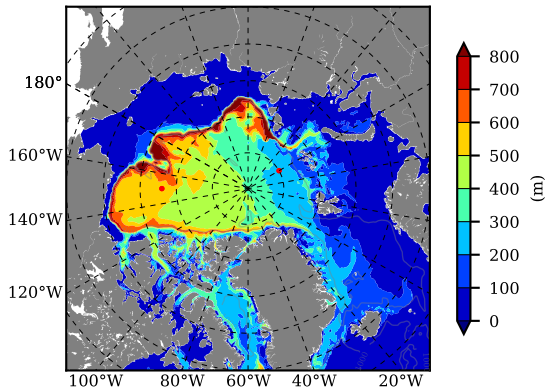

ILBOXE51 AW Max Temp over
2011

AW Max Temp from
PHC 3.0

ILBOXE51 AW Max Temp depth

AW Max Temp depth from
PHC 3.0