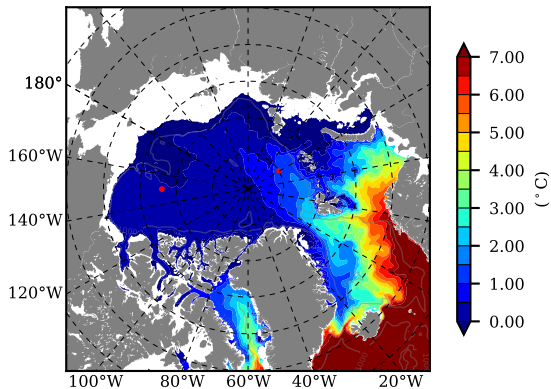

ILBOXE51 AW Max Temp over
2012

AW Max Temp from
PHC 3.0

ILBOXE51 AW Max Temp depth

AW Max Temp depth from
PHC 3.0