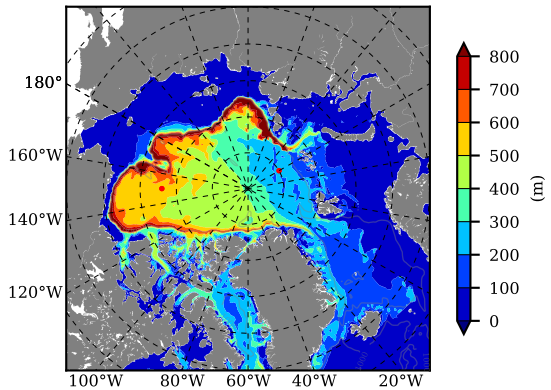

ILBOXE51 AW Max Temp over
2012

AW Max Temp from
PHC 3.0

ILBOXE51 AW Max Temp depth

AW Max Temp depth from
PHC 3.0