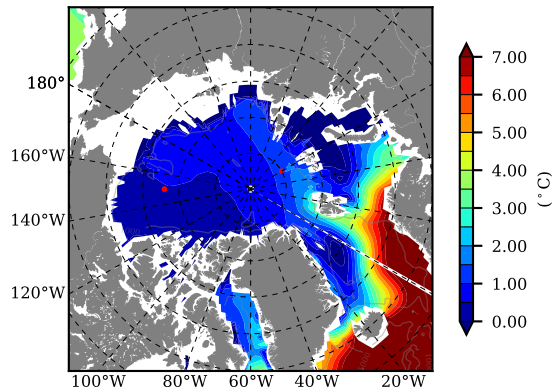

ILBOXE51 AW Max Temp over
2012

AW Max Temp from
PHC 3.0

ILBOXE51 AW Max Temp depth

AW Max Temp depth from
PHC 3.0