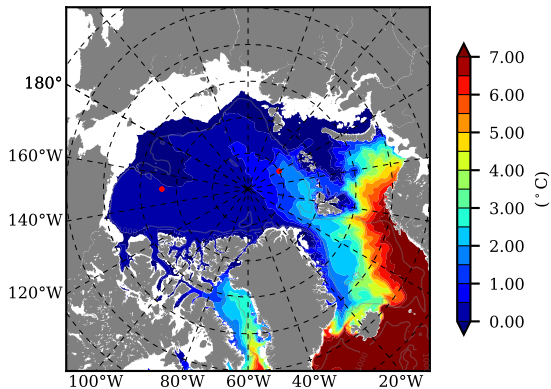

ILBOXE51 AW Max Temp over
2013

AW Max Temp from
PHC 3.0

ILBOXE51 AW Max Temp depth

AW Max Temp depth from
PHC 3.0