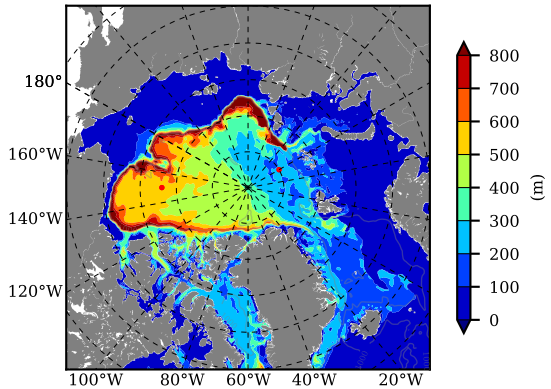

ILBOXE51 AW Max Temp over
2013

AW Max Temp from
PHC 3.0

ILBOXE51 AW Max Temp depth

AW Max Temp depth from
PHC 3.0