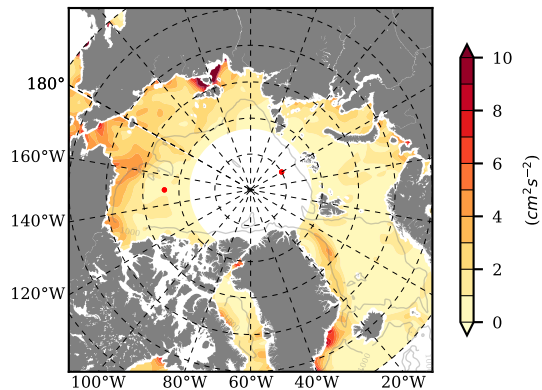

ILBOXE51 mean EKE @ 0 m over
2003

Mean EKE from Armitage et al. 2017
2003

mean EKE @ 97 m

mean PSI over
2003